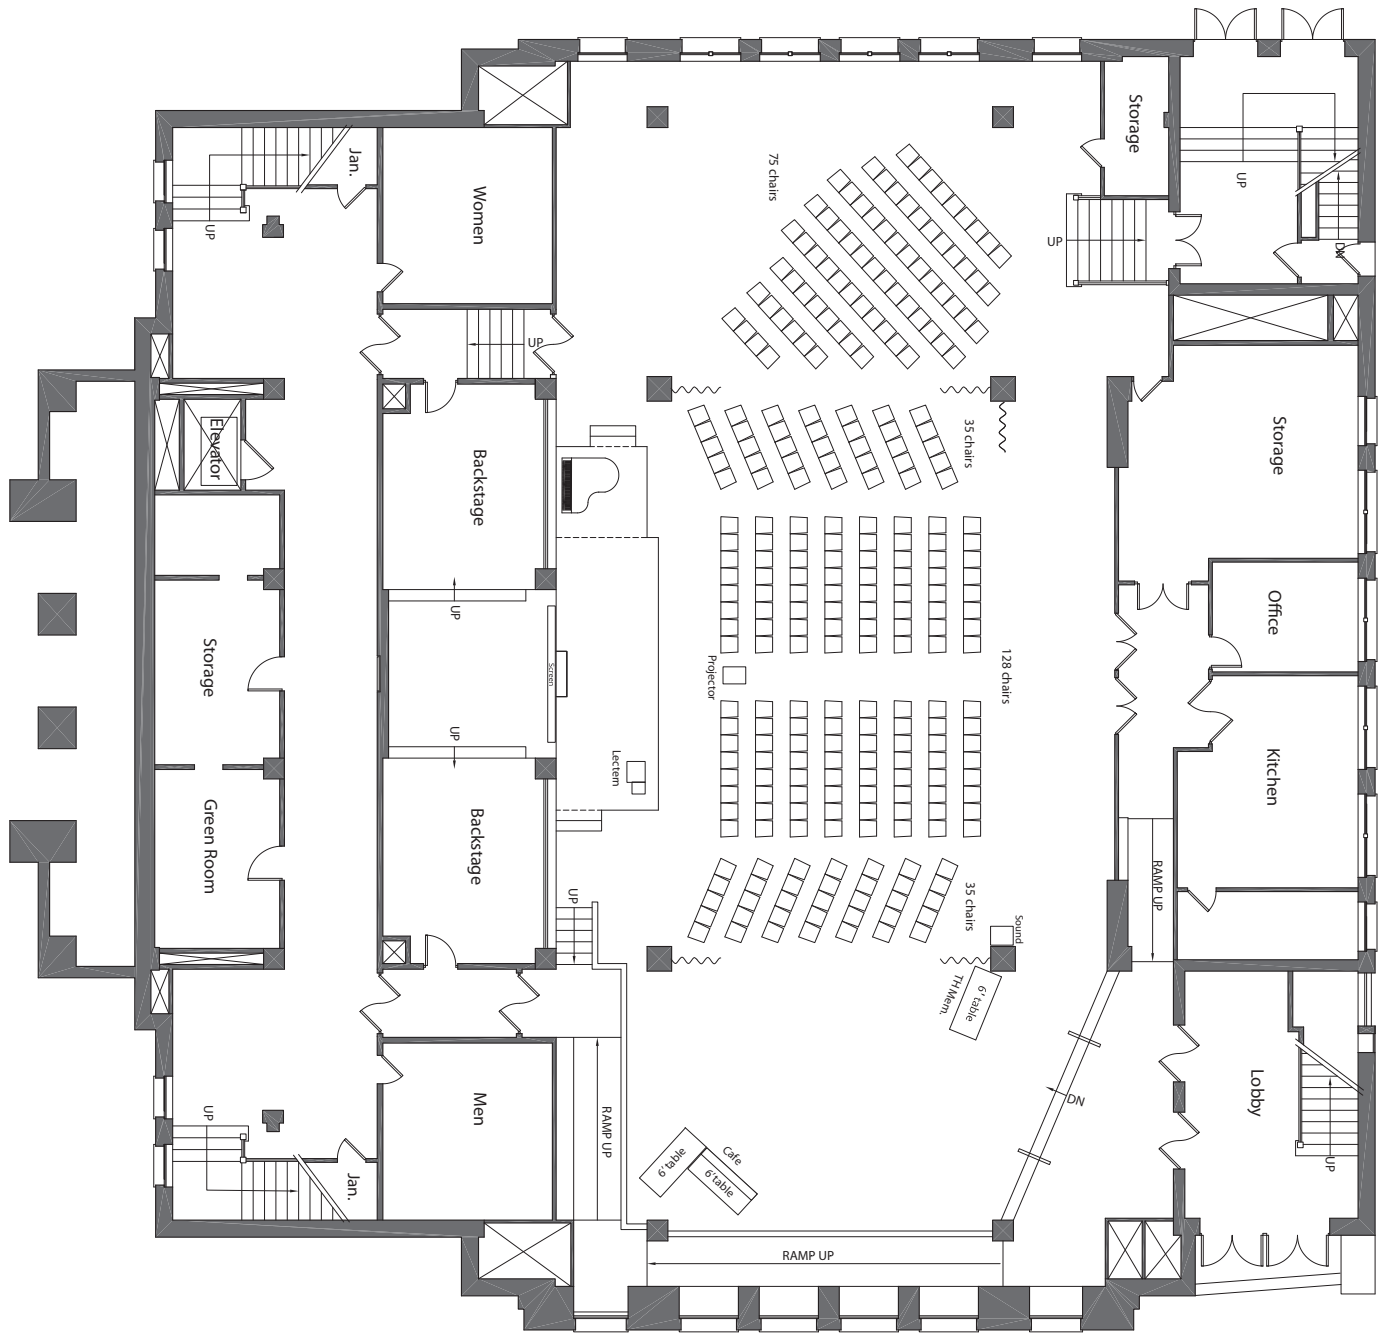

# TOWN HALL DOWNSTAIRS FLOOR PLAN

REVISED 8/15/2012