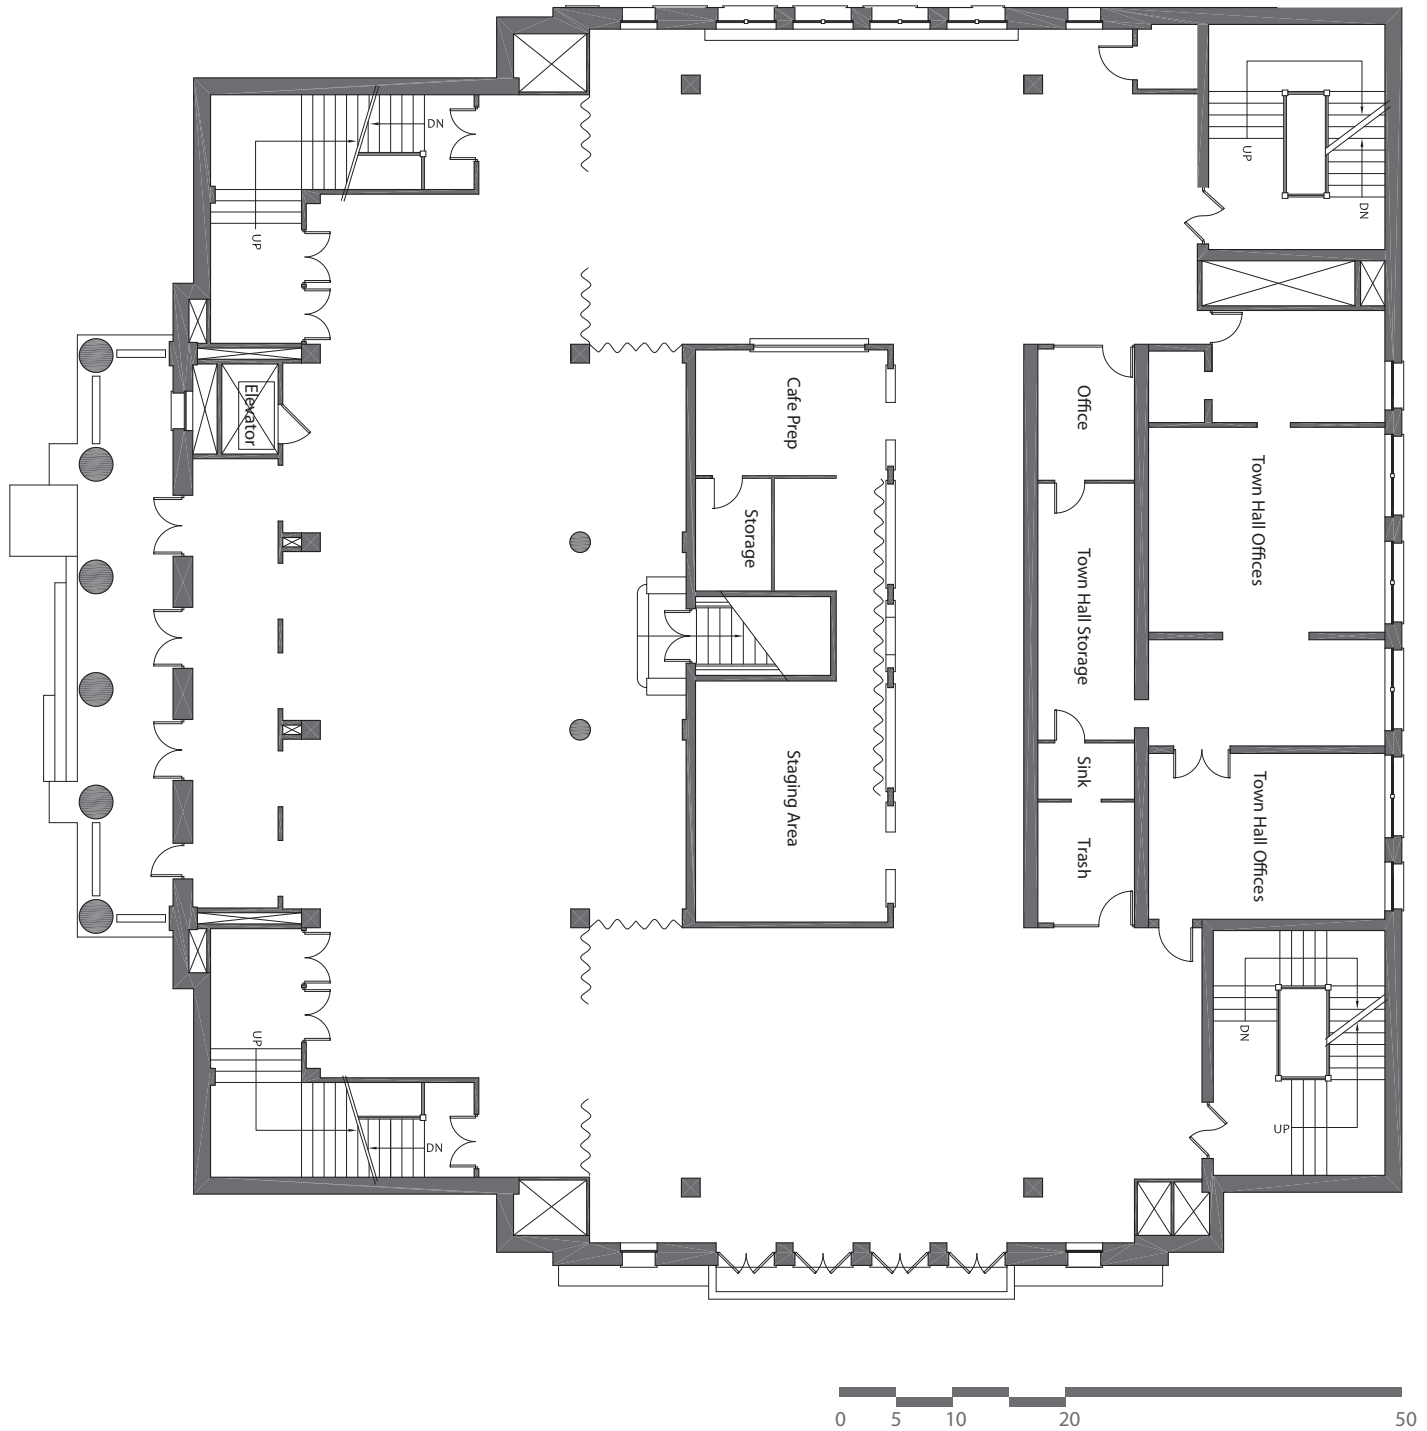

TOWN HALL LOBBY FLOOR PLAN

REVISED 8/15/2012

TOWN HALL LOBBY FLOOR PLAN

TOWN HALL
1119 EIGHTH AVENUE
SEATTLE, WA
206-652-4255
www.townhallseattle.org

COPYRIGHT TOWN HALL SEATTLE 2012.
DRAWINGS ARE PROVIDED AS IS WITH NO GUARANTEE OF ACCURACY.