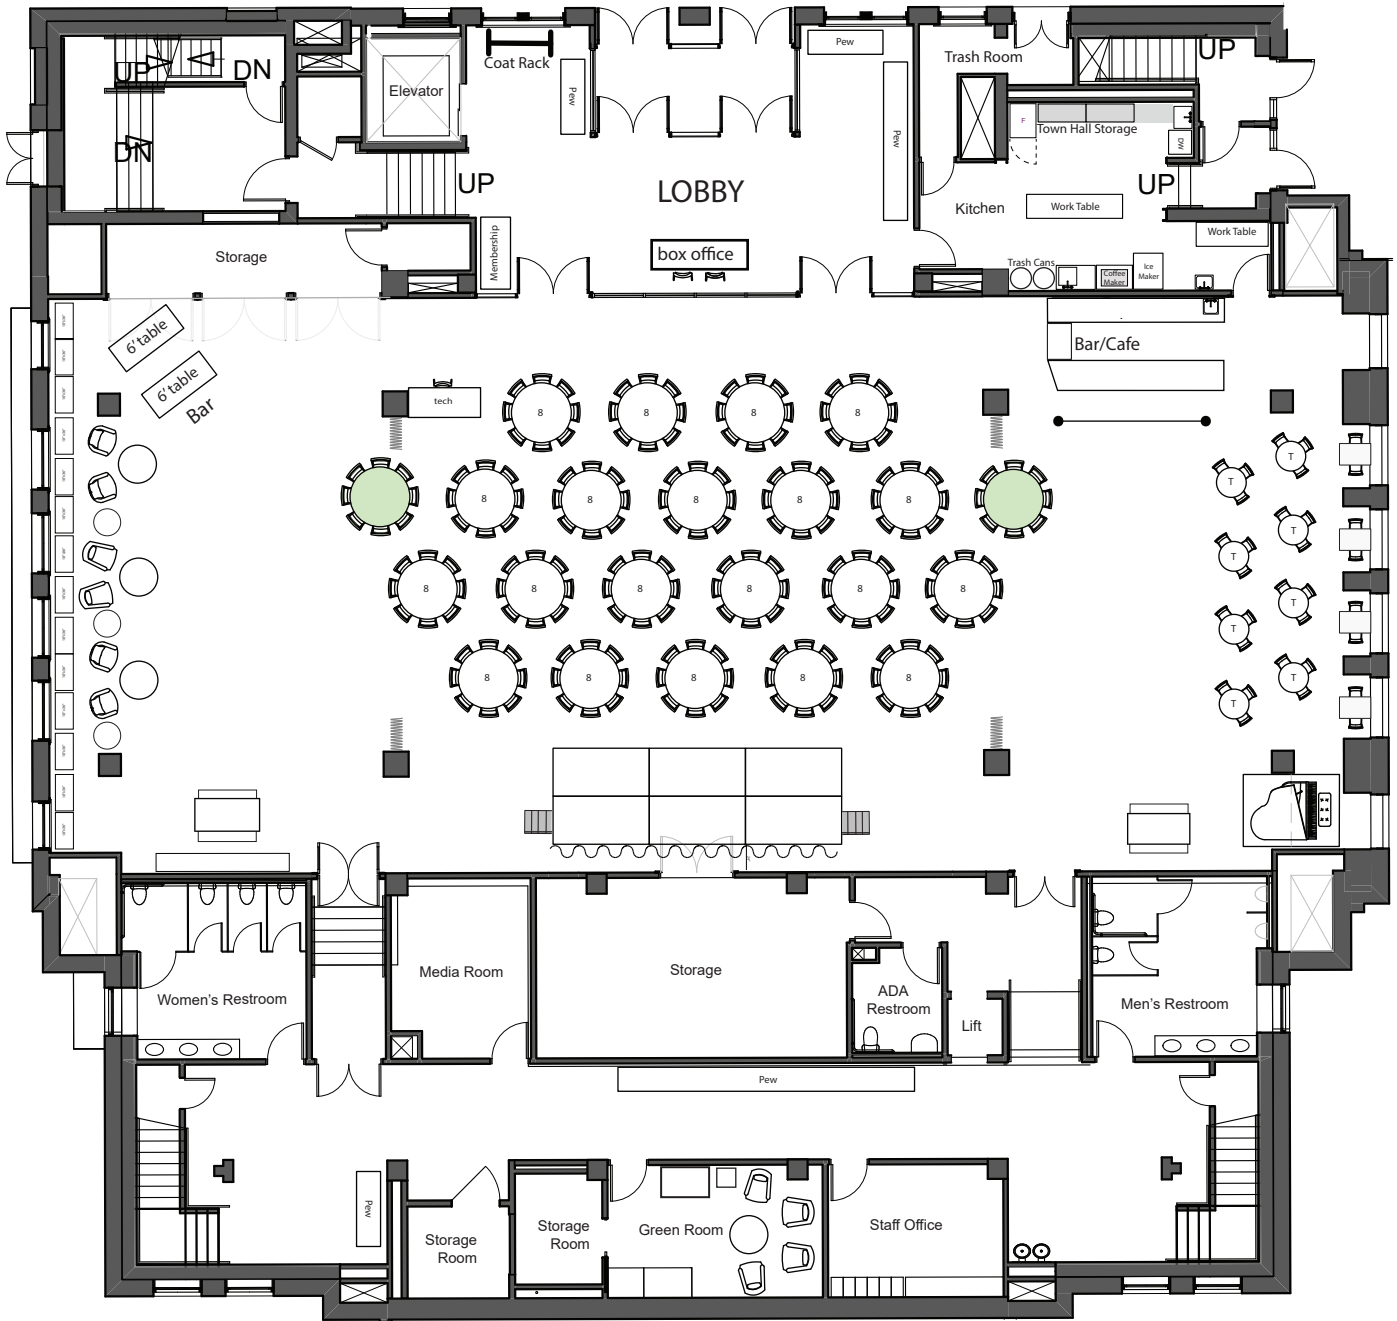

FLOOR 1 - FORUM

West Entrance

Forum
 Scale: 1/16" = 1'

CLIENT:

EVENT NAME:

EVENT DATE:

NOTES: 176 CHAIRS

= Rented table (2)

= Tall Bistro Table