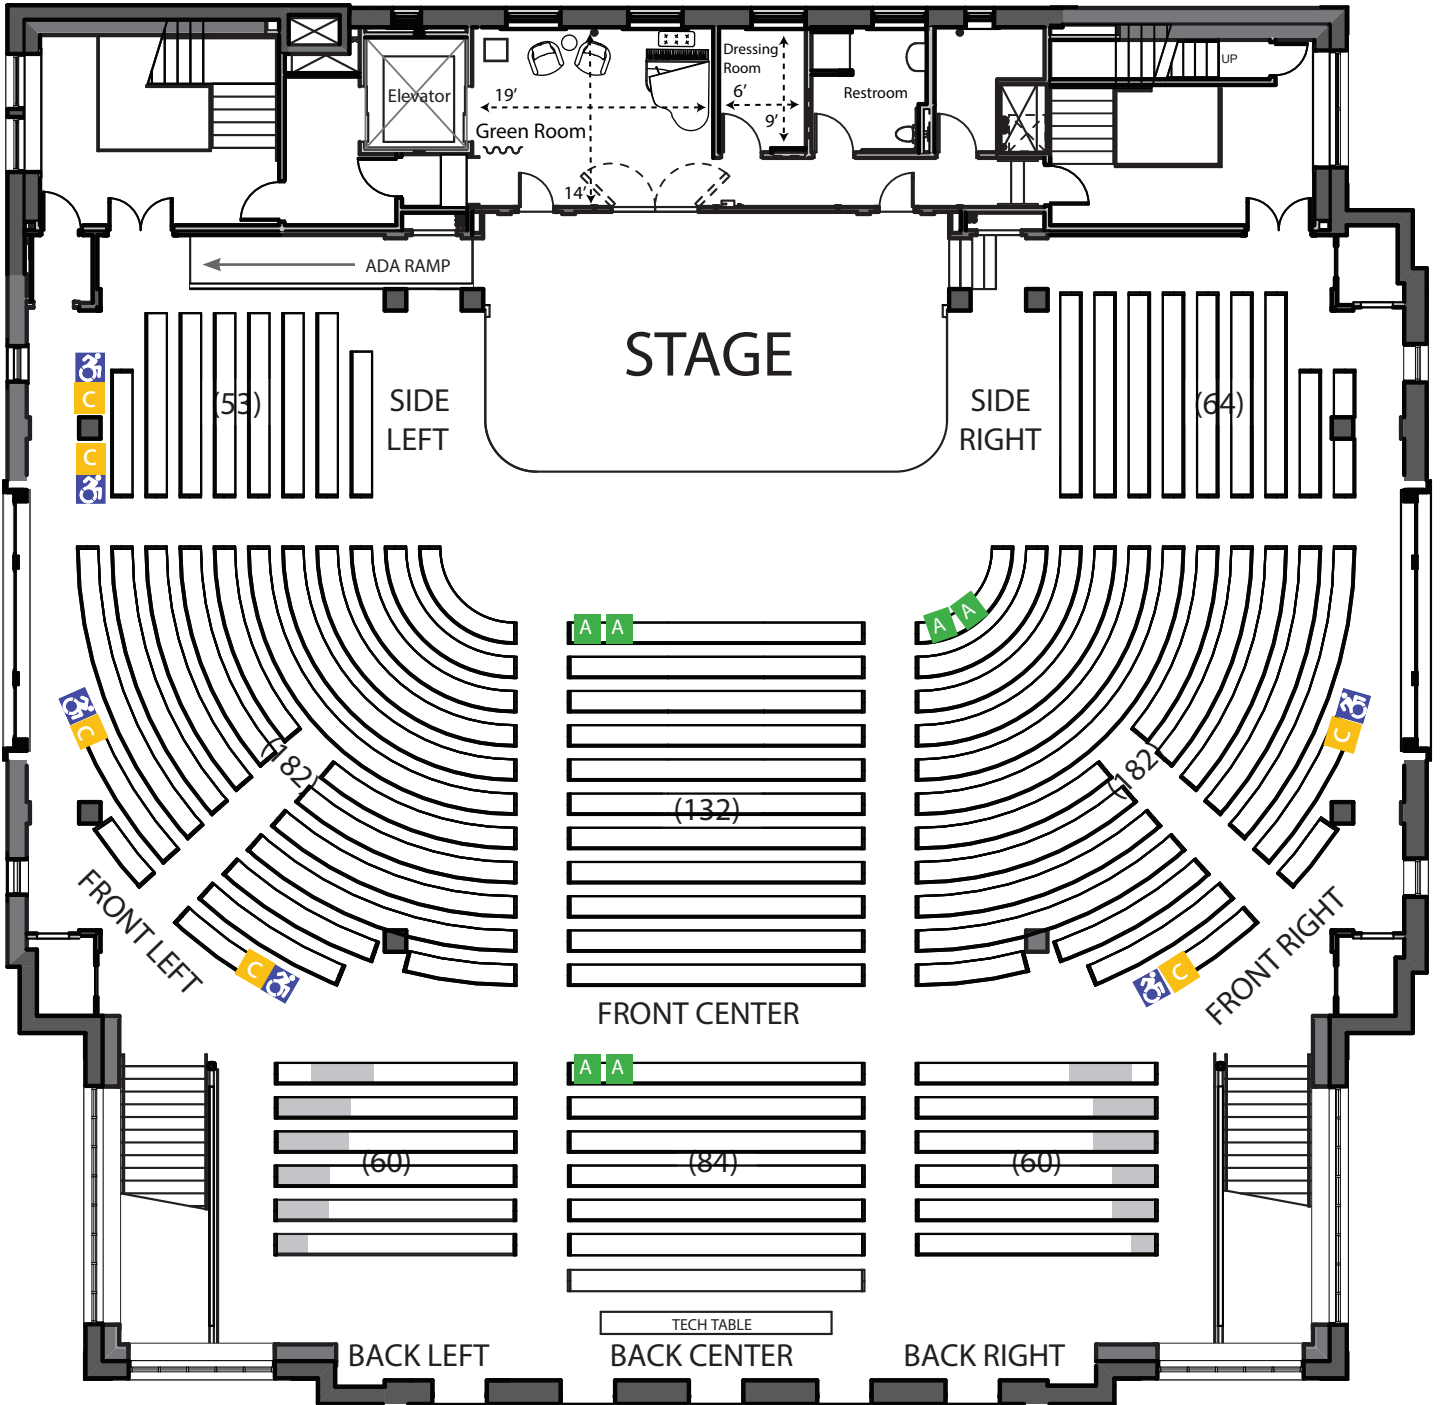

THE GREAT HALL SEATING FLOOR PLAN GENERAL ADMISSION

817 Fixed Seats

(Additional flexible chair seating available by request)

Side Left: 53
Front Left: 182
Back Left: 60

Front Center: 132
Back Center: 84

Side Right: 64
Front Right: 182
Back Right: 60

■ = Obstructed View

♿ = Wheelchair Seating

■ = Companion Seating

■ = Accessible Seating